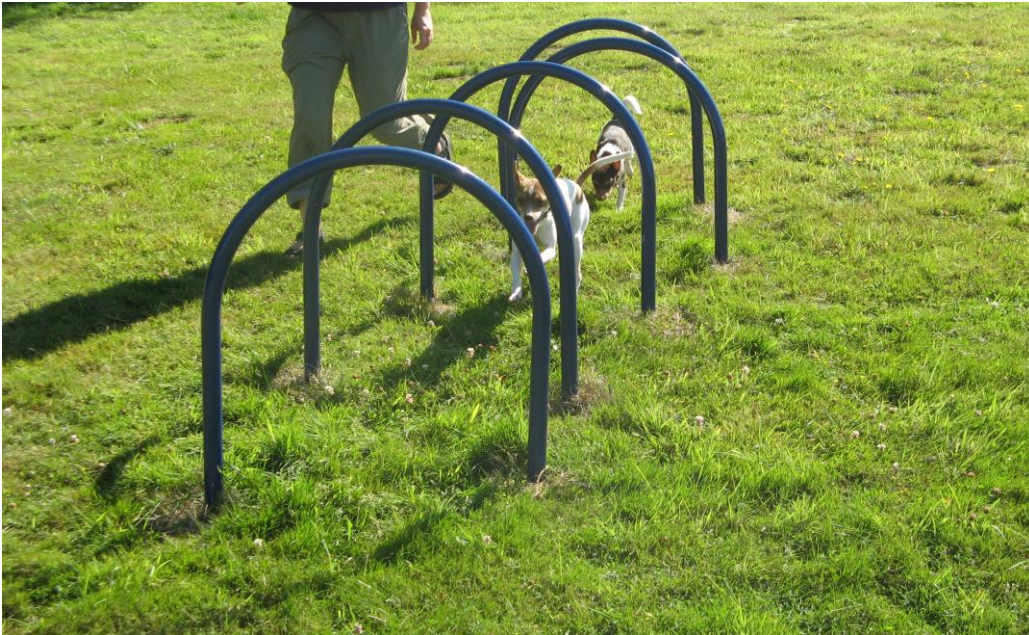

DOG ON IT PARKS

DOG-ON-IT-PARKS.COM

Hound Hoops™ feature a set of five, extra-large pipe arches arranged in a serpentine shape. Similar to a tunnel, dogs will enjoy running through the hoops and for extra challenge, encourage your dog to weave in and out as well. Hound Hoops™ are ideal for all size dogs, and can be spaced more closely together in small dog areas of the park. Standard colors are Blue or Black, custom colors available for additional charge.

Top and Side Views:

6415 HOUND HOOPS™

**Heavy wall, rust proof
aluminum pipe**

**Set of five, 28" wide
hoops**

**Standard Colors: Blue
or Black**

Dimensions: 118" x 38"

DOG-ON-IT-PARKS

4818 Evergreen Way
Ste 250
Everett, WA 98203