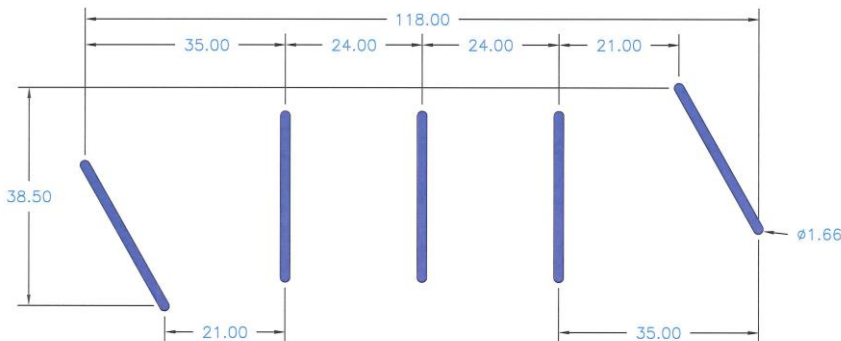

DOG ON IT PARKS

DOG-ON-IT-PARKS.COM

Hound Hoops™ feature a set of five, extra-large pipe arches arranged in a serpentine shape. Similar to a tunnel, dogs will enjoy running through the hoops and for extra challenge, encourage your dog to weave in and out as well. Hound Hoops™ are ideal for all size dogs, and can be spaced more closely together in small dog areas of the park. Standard colors are Blue or Black, custom colors available for additional charge.

Top and Side Views:

6415 HOUND HOOPS™

**Heavy wall, rust proof
aluminum pipe**

**Set of five, 28" wide
hoops**

**Standard Colors: Blue
or Black**

Dimensions: 118" x 38"

DOG-ON-IT-PARKS

4818 Evergreen Way
Ste 250
Everett, WA 98203