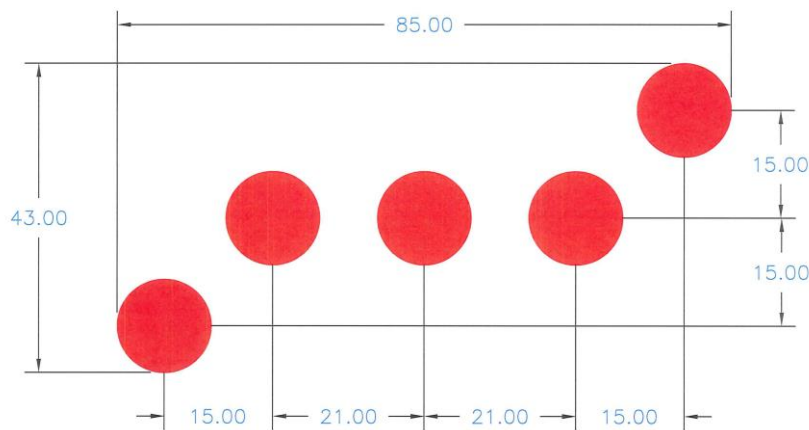

DOG-ON-IT PARKS

DOG-ON-IT-PARKS.COM

No off-leash area is complete without an Agility Walk! This set of five disks of varying heights encourages your dog to step or hop to each one. The 14", perforation-free diameter is appropriate for dogs of all sizes, and installation in small dog areas of the park is easily modified to accommodate the legs of our more petite friends. Standard colors are Red or Green, with custom colors available at additional charge.

Top and Side Views:

6413 AGILITY WALK

**Set of five: 10 gauge,
rust proof reinforced
aluminum disks free of
perforations**

**Highly textured
PawsGrip™ coating for
maximum slip
resistance**

**Standard Colors: Red or
Green**