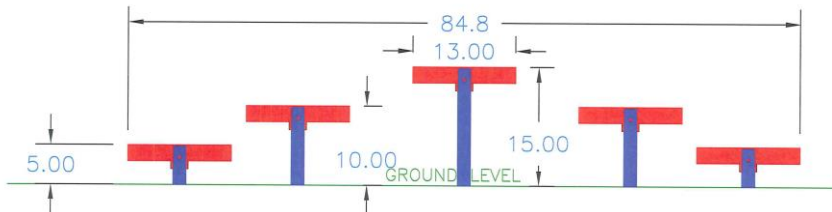

DOG-ON-IT PARKS

DOG-ON-IT-PARKS.COM

No off-leash area is complete without an Agility Walk! This set of five disks of varying heights encourages your dog to step or hop to each one. The 14", perforation-free diameter is appropriate for dogs of all sizes, and installation in small dog areas of the park is easily modified to accommodate the legs of our more petite friends. Standard colors are Red or Green, with custom colors available at additional charge.

Top and Side Views:

6413 AGILITY WALK

**Set of five: 10 gauge,
rust proof reinforced
aluminum disks free of
perforations**

**Highly textured
PawsGrip™ coating for
maximum slip
resistance**

**Standard Colors: Red or
Green**