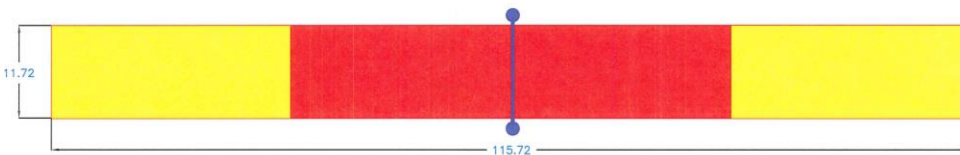

Top and Side Views:

6412 TEETER TOTTER

**10 gauge, rust proof
reinforced aluminum
plank**

**Highly textured
PawsGrip™ coating for
maximum slip
resistance**

**Standard Colors:
Red or Green**

**UV topcoat and
stainless steel, vandal
resistant hardware**

DOG-ON-IT-PARKS

4818 Evergreen Way
Ste 250
Everett, WA 98203

www.dog-on-it-parks.com

Refer to installation manual for
more detailed specifications

Copyright 2017