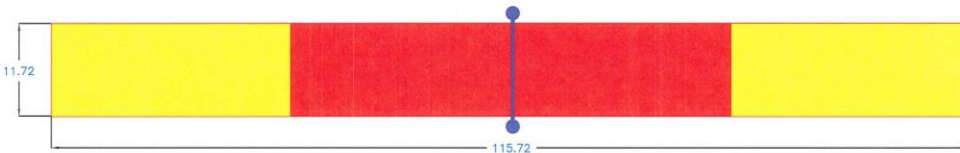

DOG ON IT PARKS

DOG-ON-IT-PARKS.COM

The Teeter Totter is one of the most challenging (but fun!) dog agility components. Ours features exclusive rubber bumpers to soften the landing, as well as an extra-long 9' plank that only elevates 2' from the ground at the highest point, so it's safe for both beginners and agility pros. Standard colors are Red, Blue or Green with custom colors available for additional charge. The Teeter Totter also features our exclusive PawsGrip™ coating for slip resistant texture in all weather conditions.

Top and Side Views:

6412 TEETER TOTTER

**10 gauge, rust proof
reinforced aluminum
plank**

**Highly textured
PawsGrip™ coating for
maximum slip
resistance**

**Standard Colors:
Red, Blue or Green**

**UV topcoat and
stainless steel, vandal
resistant hardware**