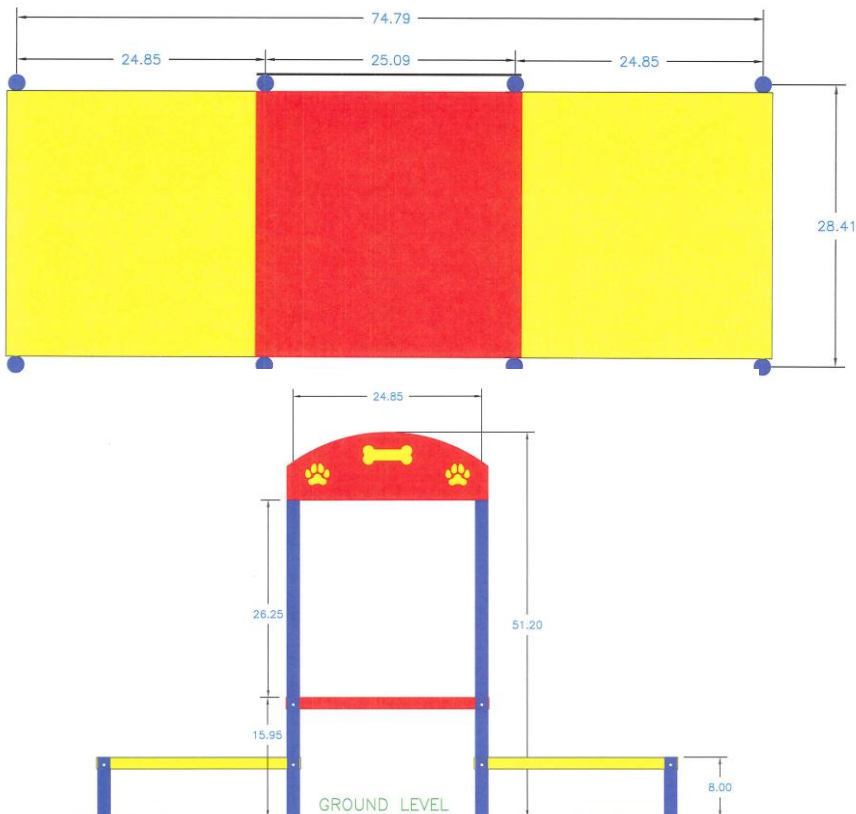

DOG-ON-IT PARKS

DOG-ON-IT-PARKS.COM

Our Step Up Table features two 8" high platforms and a center 16" platform with an attractive bone and paw detailed arch. The two alternating heights makes this an ideal component for dogs of all sizes, and a great introductory piece to the more challenging ramps. Standard colors are Red, Blue or Green, with custom colors available for additional charge.

Top and Side Views:

**6405
STEP UP
TABLE**

**10 gauge, rust proof
aluminum planks**

**Highly textured
PawsGrip™ coating for
maximum slip
resistance**

**Standard Colors: Red,
Blue or Green**

**Installed Dimensions:
75" x 28.5" x 51"**