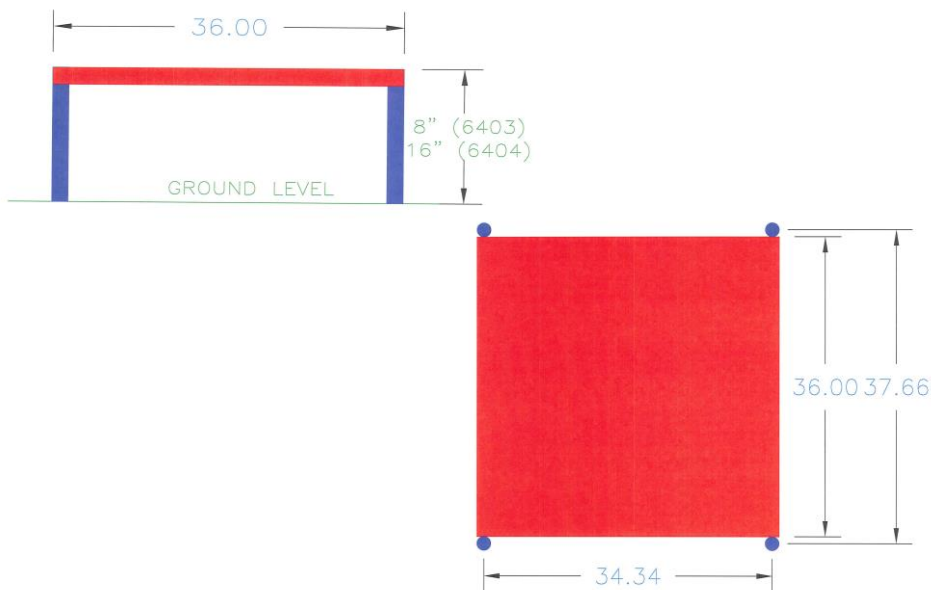

The 8" and 16" Wait Tables help to teach confidence and patience. The lower 8" height is suitable for small dogs and small/shy dog areas of the park. The Wait Tables feature a flat, solid piece of reinforced, rust proof aluminum and are free of perforations. They are highly textured for slip resistance and assemble easily with stainless steel, vandal resistant hardware. Standard colors are Red or Green, with custom colors available for an additional price.

**Top and Side Views:**

**6403/6404  
8" & 16" WAIT  
TABLE**

**10 gauge, rust proof  
reinforced aluminum**

**Highly textured  
PawsGrip™ coating  
for maximum slip  
resistance**

**Free of perforations,  
UV resistant top coat**

**Dimensions:  
36" x 34 x 8" or 16"**

**DOG-ON-IT-PARKS**

4818 Evergreen Way  
Ste 250  
Everett, WA 98203  
P: 877-348-3647

[www.dog-on-it-parks.com](http://www.dog-on-it-parks.com)

Refer to installation manual for  
more detailed specifications