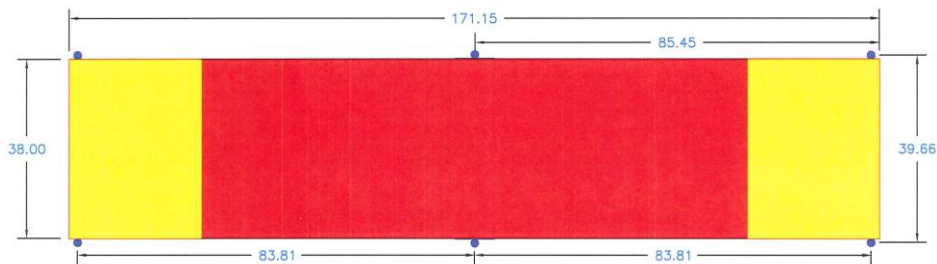

DOG ON IT PARKS

DOG-ON-IT-PARKS.COM

The A-Frame is one of the most popular pieces of dog park equipment; it requires your dog to walk up the incline and down the other side. Only three feet high at the peak and extra wide 38" planks make this appropriate for all sizes and skill levels. Our A-Frame also features yellow safety contact zones and features rust-proof aluminum materials and stainless steel vandal-resistant hardware for use in any environment. Two standard color options available – custom colors available at additional price.

Top and Side Views:

6401

A-FRAME

**One piece 10 gauge,
reinforced solid
aluminum planks &
schedule 40 aluminum
posts**

**Highly textured
PawsGrip™ coating for
maximum slip
resistance**

**Flat walking surface,
free of step strips
and/or perforations**