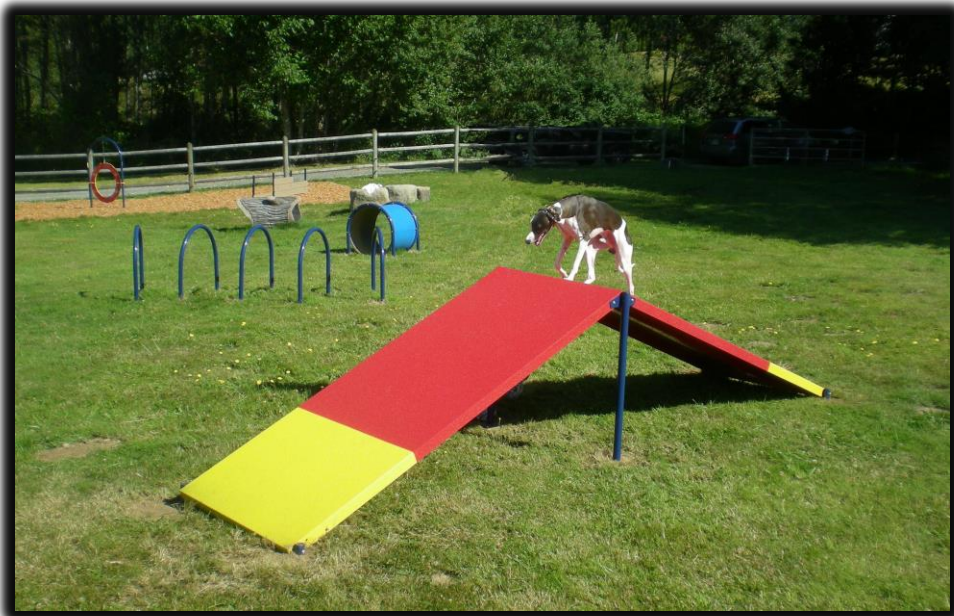

DOG ON IT PARKS

DOG-ON-IT-PARKS.COM

The A-Frame is one of the most popular pieces of dog park equipment; it requires your dog to walk up the incline and down the other side. Only three feet high at the peak and extra wide 38" planks make this appropriate for all sizes and skill levels. Our A-Frame also features yellow safety contact zones and features rust-proof aluminum materials and stainless steel vandal-resistant hardware for use in any environment. Two standard color options available – custom colors available at additional price.

Top and Side Views:

6401

A-FRAME

**One piece 10 gauge,
reinforced solid
aluminum planks &
schedule 40 aluminum
posts**

**Highly textured
PawsGrip™ coating for
maximum slip
resistance**

**Flat walking surface,
free of step strips
and/or perforations**