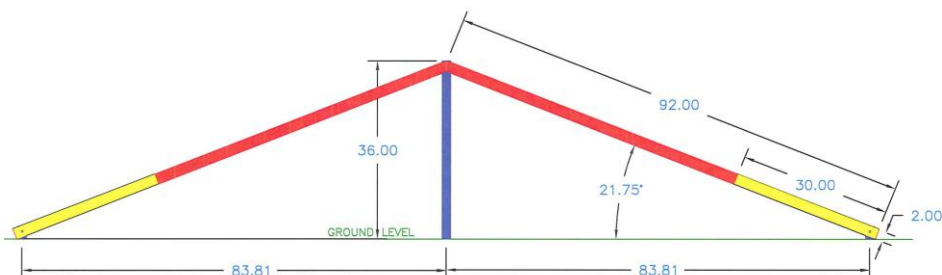

DOG ON IT PARKS

DOG-ON-IT-PARKS.COM

The A-Frame is one of the most popular pieces of dog park equipment; it requires your dog to walk up the incline and down the other side. Only three feet high at the peak and extra wide 38" planks make this appropriate for all sizes and skill levels. Our A-Frame also features yellow safety contact zones and features rust-proof aluminum materials and stainless steel vandal-resistant hardware for use in any environment. Two standard color options available – custom colors available at additional price.

Top and Side Views:

6401

A-FRAME

**One piece 10 gauge,
reinforced solid
aluminum planks &
schedule 40 aluminum
posts**

**Highly textured
PawsGrip™ coating for
maximum slip
resistance**

**Flat walking surface,
free of step strips
and/or perforations**