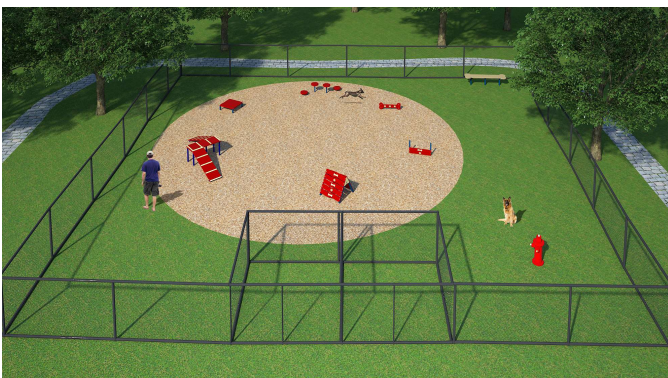

DOG-ON-IT PARKS

DOG-ON-IT-PARKS.COM

The Canine Courtyard Deluxe System is designed specifically for smaller spaces and includes our popular Biscuit Bone Seat. It offers six unique agility components ideal for dogs of all sizes and abilities with one each: Dachshund Double Ramp, Collie Crawl, Dalmatian Disks, Pointer Plank Jump, Samoyed Sit & Stay Table, and the Beagle Bone Jump. Pricing also includes a courtesy 5% package discount compared to a la carte selections and a free Fire Hydrant (\$425.00 value). Kit also includes free customization of Pointer Plank and Beagle Bone Jump. For more details, please see specifications for individual components.

1025 CANINE COURTYARD DELUXE

Manufactured with
heavy gauge,
reinforced aluminum
and HDPE

Lifetime warranty
against rust

Standard Colors:
Green, Black, Blue or
Red

Minimum
Recommended Area:

DOG-ON-IT-PARKS

2211 37th St
Everett, WA 98201