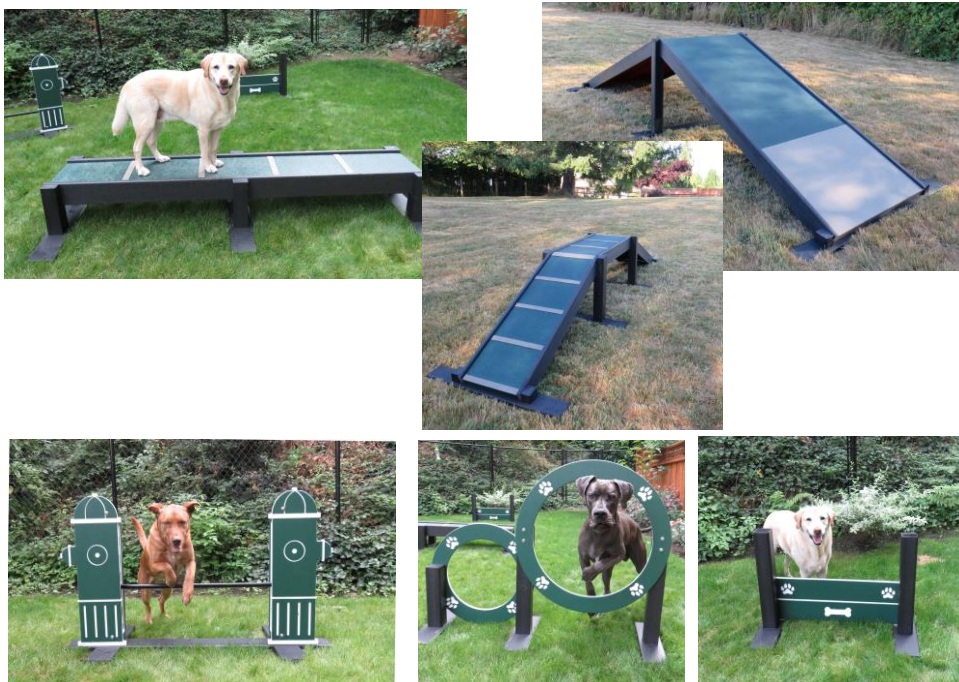

**DOG ON IT PARKS**

DOG-ON-IT-PARKS.COM

The EcoDog™ System offers six eco-friendly dog agility components: Eco A-Frame (Large), Eco Balance Beam, Eco Dog Walk Ramp (Small), Eco Adjustable Jump Bar, Eco Double Hoop Jump and Eco Wall Jump (Double). All pieces are suitable for dogs of all sizes and abilities, and walking surfaces feature our exclusive PawsGrip™ texture for slip resistance in all weather conditions. All EcoDog™ components feature versatile bases that provide the flexibility of portable installations for rooftop dog parks or special events, semi-permanent for seasonal dog parks or permanently installed with concrete footers or anchor bolts. Pricing includes a courtesy 5% package discount compared to a la carte selections. For more details, please see specifications for individual components.

# 1024 ECODOG™ SYSTEM

**Features 100%  
recycled content –  
HDPE and Aluminum**

**Lifetime warranty  
against rust**

**Versatile Installation  
Options: Portable,  
Semi-Permanent or  
Permanent**

**Standard Color:  
Green, Black, Pewter**