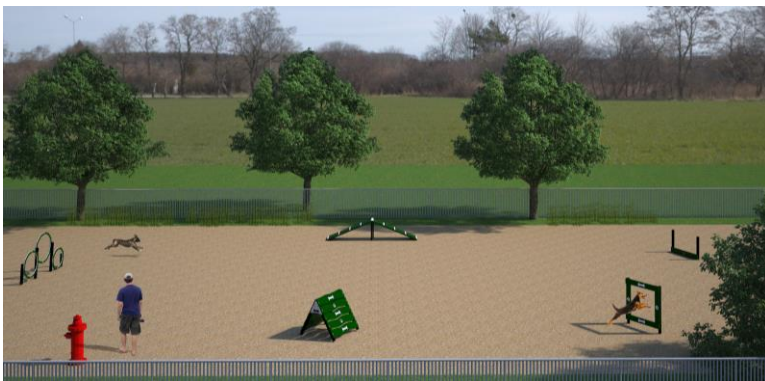

DOG-ON-IT PARKS

DOG-ON-IT-PARKS.COM

The Canine Courtyard Essentials kit is designed specifically for smaller spaces. It offers five agility components ideal for dogs of all sizes and abilities with one each: Corgi Climb, Collie Crawl, Husky Triple Hoop, Pointer Plank Jump and Westie Window Jump. Pricing also includes a courtesy 5% package discount compared to a la carte selections and a free Fire Hydrant. Kit also includes free customization of Pointer Plank and Westie Window Jump. For more details, please see specifications for individual components.

1019 CANINE COURTYARD ESSENTIALS

Manufactured with
heavy gauge,
reinforced aluminum
and HDPE

Lifetime warranty
against rust

Standard Colors:
Green, Blue or Red

Minimum
Recommended Area:
35' X 35'

DOG-ON-IT-PARKS