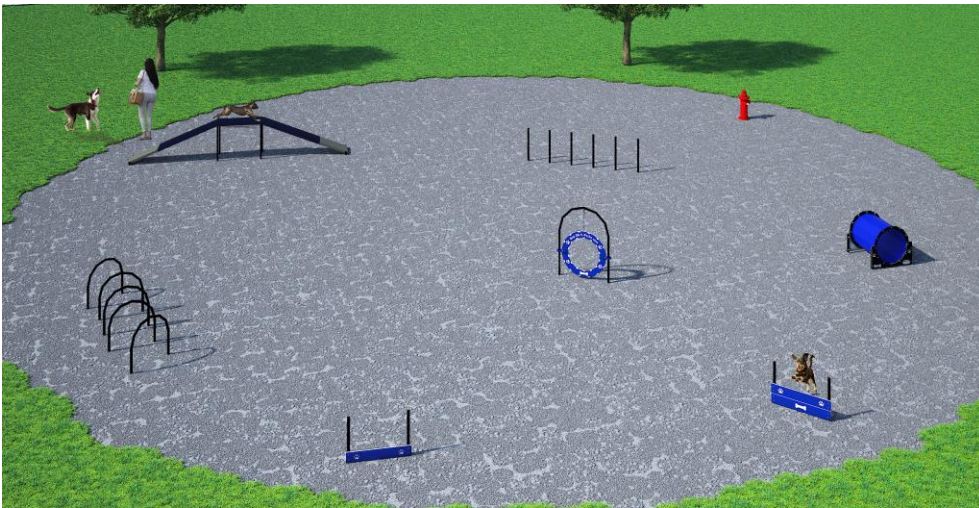

DOG-ON-IT PARKS

DOG-ON-IT-PARKS.COM

The Gold Package features seven agility components ideal for dogs of all sizes and abilities. It features one each: Adjustable Tire Jump, Bow Wow Barrel, Dog Walk Ramp, Hound Hoops, Wall Jump (Single & Double Plank) and Flexible Weave Poles. Pricing also includes a courtesy 5% package discount compared to a la carte selections and a free Fire Hydrant (\$425.00 value). Standard colors are Red, Blue or Green, with custom colors available for an additional charge. Package includes free customization of Tire Jump and Wall Jumps. For more details, please see specifications for individual components.

1018 GOLD PACKAGE

Manufactured with
heavy gauge,
reinforced aluminum
and HDPE

Lifetime warranty
against rust

Standard Colors: Red,
Blue or Green

Minimum
Recommended Area:
70' X 70'

Weight: 350 lbs

DOG-ON-IT-PARKS