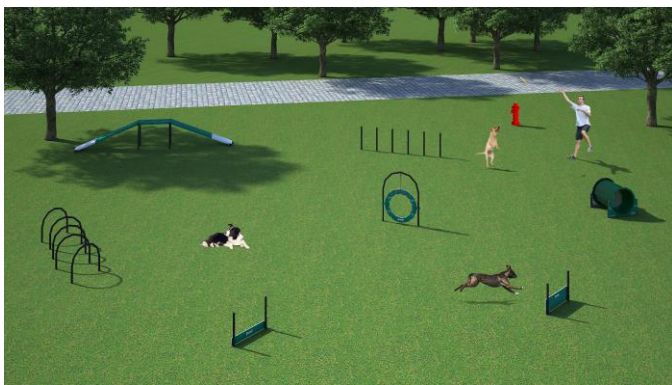

DOG-ON-IT PARKS

DOG-ON-IT-PARKS.COM

The Gold Package features seven agility components ideal for dogs of all sizes and abilities. It features one each: Adjustable Tire Jump, Bow Wow Barrel, Dog Walk Ramp, Hound Hoops, Wall Jump (Single & Double Plank) and Flexible Weave Poles. Pricing also includes a courtesy 5% package discount compared to a la carte selections and a free Fire Hydrant (\$425.00 value). Standard colors are Red, Blue or Green, with custom colors available for an additional charge. Package includes free customization of Tire Jump and Wall Jumps. For more details, please see specifications for individual components.

1018 GOLD PACKAGE

Manufactured with
heavy gauge,
reinforced aluminum
and HDPE

Lifetime warranty
against rust

Standard Colors: Red,
Blue or Green

Minimum
Recommended Area:
70' X 70'

Weight: 350 lbs

DOG-ON-IT-PARKS