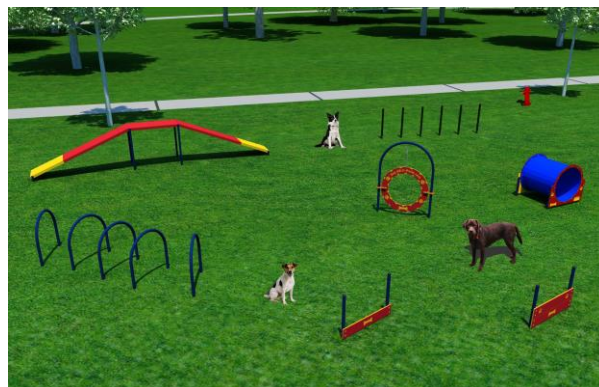

**DOG-ON-IT PARKS**

DOG-ON-IT-PARKS.COM

The Gold Package features seven agility components ideal for dogs of all sizes and abilities. It features one each: Adjustable Tire Jump, Bow Wow Barrel, Dog Walk Ramp, Hound Hoops, Wall Jump (Single & Double Plank) and Flexible Weave Poles. Pricing also includes a courtesy 5% package discount compared to a la carte selections and a free Fire Hydrant (\$398.00 value). Standard colors are Red, Blue or Green, with custom colors available for an additional charge. Package includes free customization of Tire Jump and Wall Jumps. For more details, please see specifications for individual components.

# 1018 GOLD PACKAGE

**Manufactured with  
heavy gauge,  
reinforced aluminum  
and HDPE**

**Lifetime warranty  
against rust**

**Standard Colors:  
Red, Blue or Green**

**Minimum  
Recommended Area:  
70' X 70'**