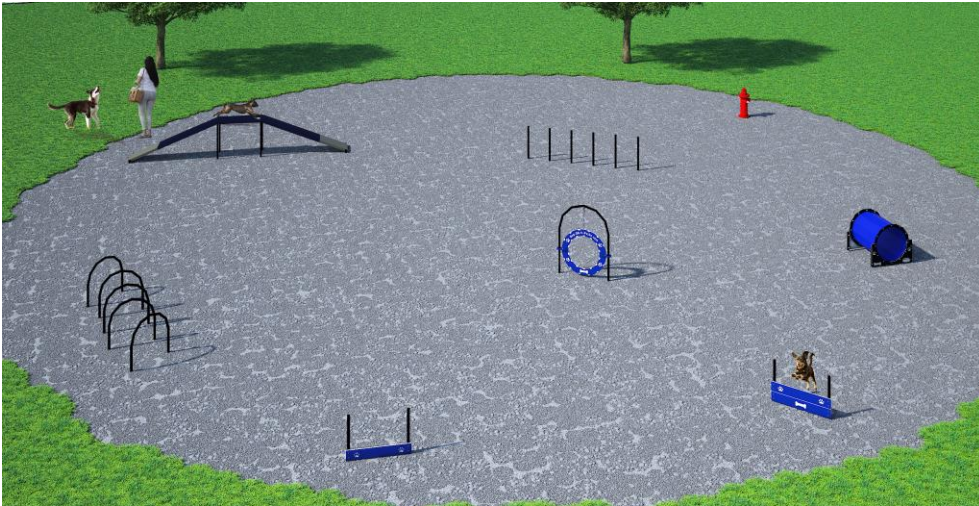

**DOG-ON-IT PARKS**

DOG-ON-IT-PARKS.COM

The Gold Package features seven agility components ideal for dogs of all sizes and abilities. It features one each: Adjustable Tire Jump, Bow Wow Barrel, Dog Walk Ramp, Hound Hoops, Wall Jump (Single & Double Plank) and Flexible Weave Poles. Pricing also includes a courtesy 5% package discount compared to a la carte selections and a free Fire Hydrant (\$398.00 value). Standard colors are Red, Blue or Green, with custom colors available for an additional charge. Package includes free customization of Tire Jump and Wall Jumps. For more details, please see specifications for individual components.

# 1018 GOLD PACKAGE

**Manufactured with  
heavy gauge,  
reinforced aluminum  
and HDPE**

**Lifetime warranty  
against rust**

**Standard Colors:  
Red, Blue or Green**

**Minimum  
Recommended Area:  
70' X 70'**