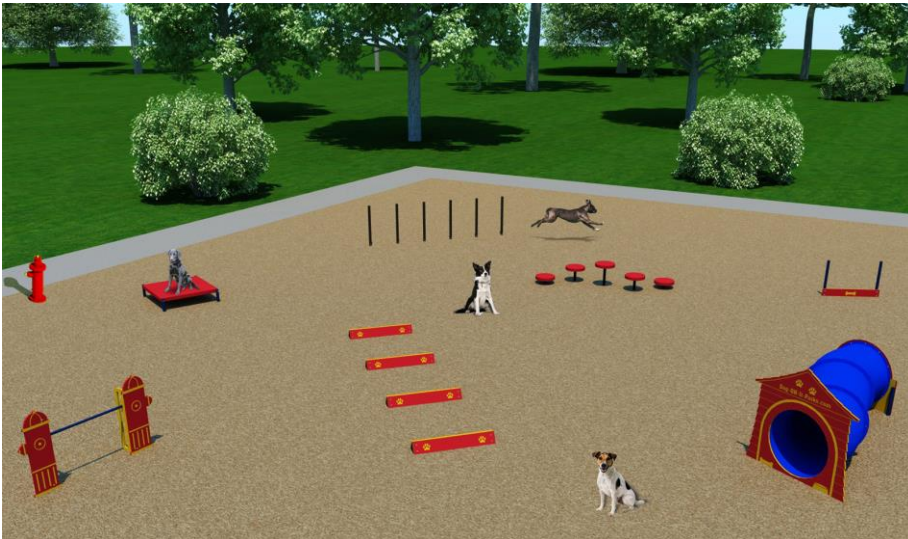

DOG-ON-IT PARKS

DOG-ON-IT-PARKS.COM

The Small Dog System offers size appropriate agility components for our little friends. It features 7 components: Adjustable Jump Bar, Agility Walk, Hound Hurdles, Wall Jump, Double Bow Wow Barrel with Dog House, Wait Table and Flexible Weave Poles. All activities can be installed to accommodate both smaller parks and shorter legs (hello Basset Hounds!). Pricing also includes a courtesy 5% package discount compared to a la carte selections and a free Fire Hydrant. Standard color options are Red, Blue or Green and custom colors available for an additional charge. System also includes free customization of Dog House Panel and Wall Jump.

1007 SMALL DOG SYSTEM

**Manufactured with
heavy gauge,
reinforced aluminum
and HDPE**

**Lifetime warranty
against rust**

**Standard Colors:
Red, Blue or Green**

**Minimum
Recommended Area:
100' x 50'**

DOG-ON-IT-PARKS®