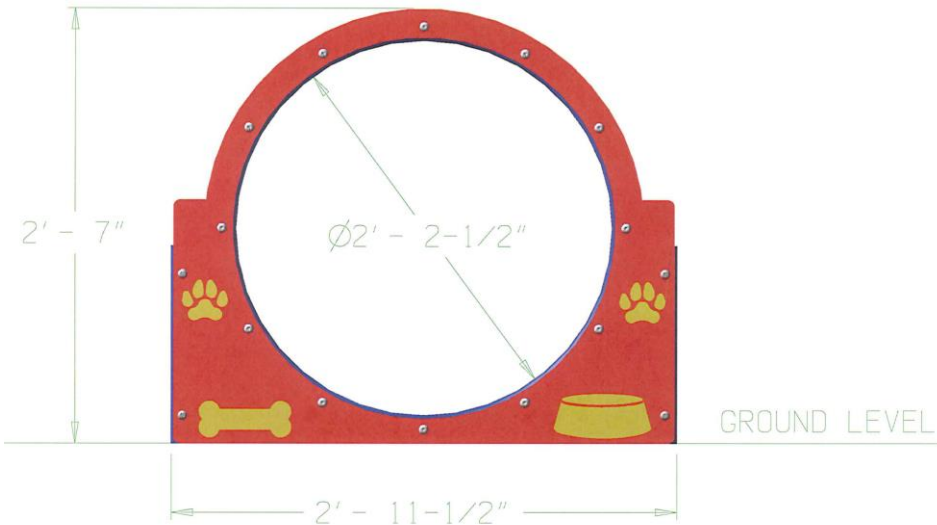

DOG-ON-IT PARKS

DOG-ON-IT-PARKS.COM

The Bow Wow Barrel offers an extra wide diameter to accommodate canines of all shapes and sizes, and the straight tube section allows dogs to easily see through to the other side. Like all of our tunnels, the Bow Wow Barrel's interior is highly textured with our proprietary material to provide years of slip resistance. Laser cut end panels are available in Red/Yellow, Green/White and Black/White with customizable dog house panels as well. Standard tube colors are Green, Blue or Red.

Dimensions:

6703

BOW WOW BARREL

36"L and 27"D

**Tube Color: Blue, Red
or Green**
**End Panel Colors: Red,
Green or Black**

**Tunnel interior has
proprietary texture
embedded *into* the
plastic**

**Stainless steel, vandal
resistant hardware.**
**Surface mount plates
also available.**