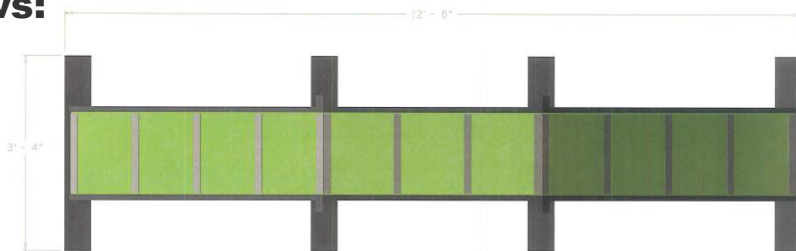

DOG-ON-IT PARKS

DOG-ON-IT-PARKS.COM

This smaller version of our Eco Dog Walk Ramp is ideal for pocket parks and shy/small dog areas. It features a winning combination of recycled aluminum and durable, maintenance-free HDPE plastic. Our exclusive PawsGrip™ coating, a VOC-free polyurea, provides slip resistance in all weather conditions. At 24" high and 16" wide, this makes a great entry level component (though experienced agility pros will enjoy it too)! It features versatile base plates for portable, inground mounting or semi-permanent/seasonal installations.

Views:

R7605 ECO DOG WALK RAMP (SMALL)

**10 gauge reinforced
solid aluminum plank
and HDPE posts**

**Highly textured
PawsGrip™ coating
for slip resistance**

**Dimensions:
216" L x 16" W x 24" H**

**Standard Color:
Green, Pewter &
Black**