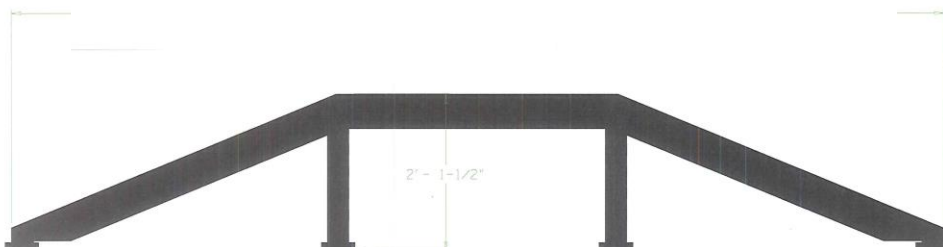

DOG-ON-IT PARKS

DOG-ON-IT-PARKS.COM

This smaller version of our Eco Dog Walk Ramp is ideal for pocket parks and shy/small dog areas. It features a winning combination of recycled aluminum and durable, maintenance-free HDPE plastic. Our exclusive PawsGrip™ coating, a VOC-free polyurea, provides slip resistance in all weather conditions. At 24" high and 16" wide, this makes a great entry level component (though experienced agility pros will enjoy it too)! It features versatile base plates for portable, inground mounting or semi-permanent/seasonal installations.

Views:

R7605 ECO DOG WALK RAMP (SMALL)

**10 gauge reinforced
solid aluminum plank
and HDPE posts**

**Highly textured
PawsGrip™ coating
for slip resistance**

**Dimensions:
216" L x 16" W x 24" H**

**Standard Color:
Green, Pewter &
Black**