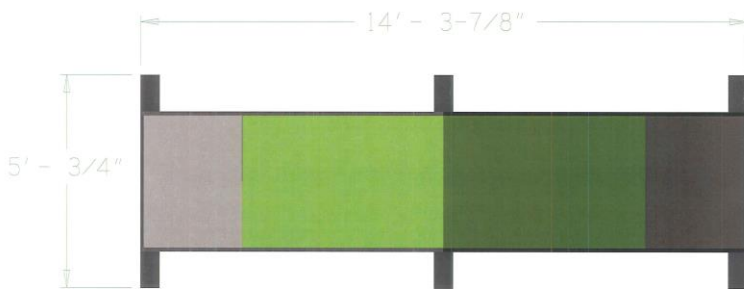

DOG ON IT PARKS

DOG-ON-IT-PARKS.COM

Our eco-friendly A-Frame is manufactured with a winning combination of recycled aluminum and maintenance-free HDPE plastic. The aluminum walking surfaces feature our exclusive PawsGrip™ coating, a VOC-free polyurea that provides slip resistance in all weather conditions. With a maximum height of three feet at the peak and extra wide 38" planks, this is appropriate for all skill levels. The Eco A-Frame has versatile base plates for portable, surface mount or semi-permanent/seasonal installations. Standard colors are Green, Red or Blue with Charcoal posts/base plates.

Views:

**R7601
ECO A-FRAME
(LARGE)**

**10 gauge reinforced
solid aluminum
planks and HDPE
trim, posts and base**

**Highly textured
PawsGrip™ coating
for slip resistance**

**Dimensions:
168"L x 38"W x 36"H**