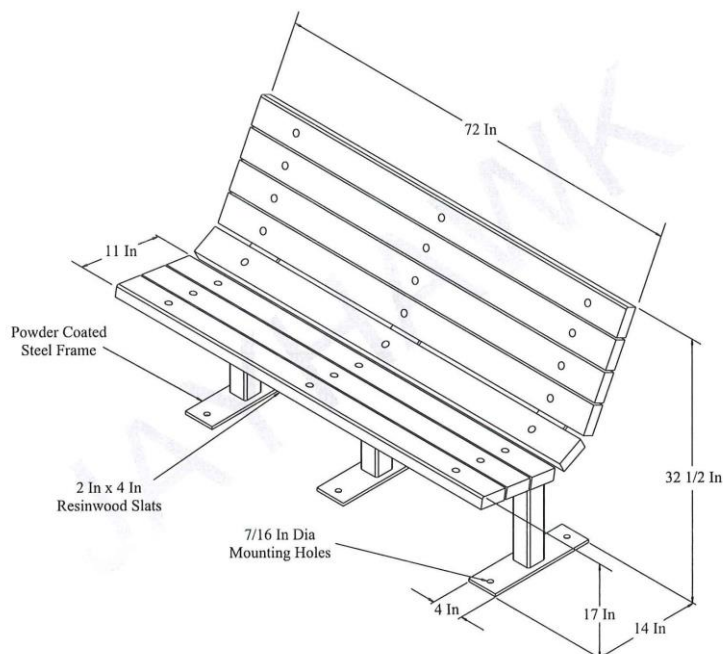

DOG-ON-IT PARKS

DOG-ON-IT-PARKS.COM

Our eco-friendly 6 foot bench is manufactured entirely with 100% recycled materials and features several color options to choose from, all with an attractive black frame: Cedar, Green, Gray, Brown, Black, Red, White or Blue. The Elite Bench is also customizable, contoured for comfort and features bullnose trim.

Top and Side Views:

R7004 Elite Bench

**6 foot long surface
mount or inground
only**

**Made with (8) 2”H
x 4”W Resinwood
slats**

**Maintenance free;
does not require
sealant, paint or
stain and will not
rot**