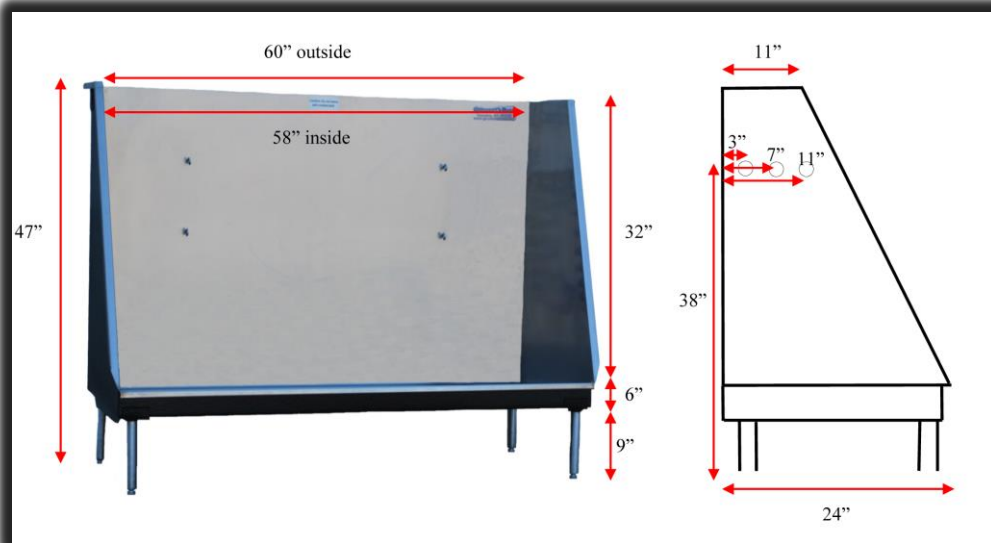

DOG-ON-IT PARKS

DOG-ON-IT-PARKS.COM

The Walk In Pet Wash offers an easy way to bathe dogs of all sizes and is our most comfortable tub for medium and large dogs. Available with a Black or Almond colored scratch resistant finish and also includes the full plumbing kit with a heavy duty coiled hose, spray head with hold down lever, drain/hair trap, and a stainless steel holder for the spray head. For those slippery escape artists, it also includes restraint hooks to clip a leash onto. The tub opening is 58"W and a floor grate is also included to keep paws out of the soapy water.

Views:

P7300 WALK IN PET WASH

Fully welded with 18 gauge, stainless steel

**Plumbing Options:
Left, Right, or Center**

Includes full plumbing kit and raised floor grate

**Dimensions:
60" x 24" x 47"**

DOG-ON-IT-PARKS