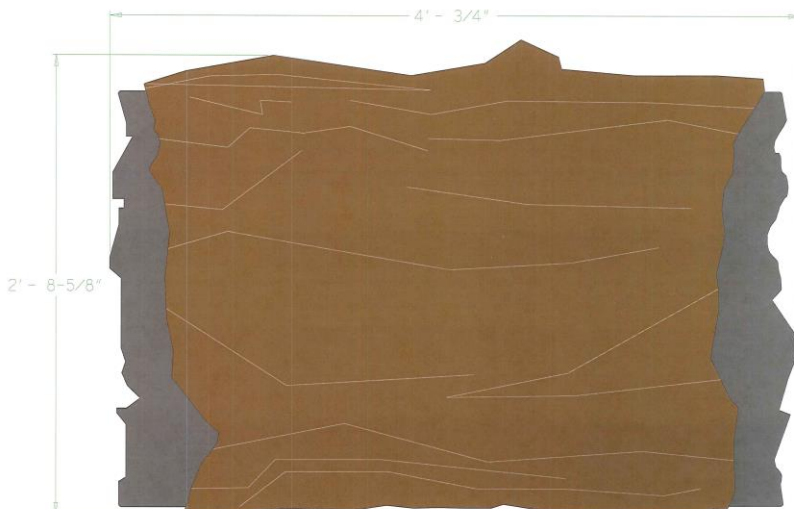

Handcrafted with durable reinforced concrete and detailed to look like the real thing! The Dog Through the Log is designed to easily accommodate our larger friends (like Sage the Bernese Mountain Dog below!) with a generous 30" height and length of 48". Just like all of our NatureDog components, it features heavy duty flanges to accommodate anchor bolts for permanent installations or landscape staples for more flexibility. These unique components accentuate the natural environment and no two pieces are exactly alike.

Views:

N7102 DOG THROUGH THE LOG

**Steel and fiberglass
reinforced concrete**

**Highly textured
exterior for maximum
slip resistance**

**Heavy duty flanges
molded into base for
both permanent and
portable installations**

**Dimensions:
48" x 22" x 30"**

DOG-ON-IT-PARKS

4818 Evergreen Way
Ste 250
Everett, WA 98203
P: 877-348-3647

www.dog-on-it-parks.com

Refer to installation manual for
more detailed specifications

Copyright 2016