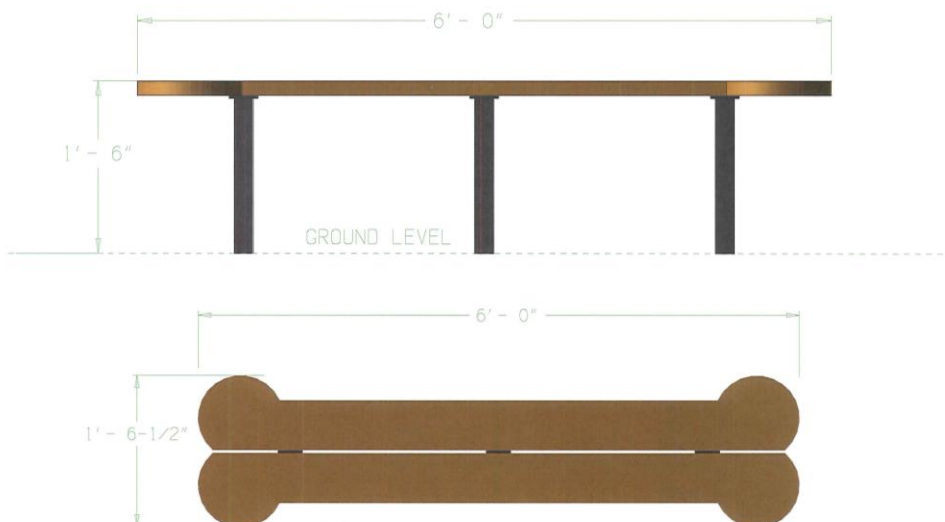

The Biscuit Bone Seat is a whimsical addition to any dog park. Manufactured with eco-friendly post-consumer, recycled polyethylene plastic that is both low maintenance and durable. Available with either inground or surface mount frames, this is sure to please your most loyal park patrons whether they have two legs or four.

### Top and Side Views:

# CC5706 BISCUIT BONE SEAT 6'

Eco-friendly, recycled  
polyethylene plastic  
with aluminum frames

Maintenance free  
materials and resistant  
to corrosion

Inground or surface  
mount frames

Dimensions:  
72"L x 18.5"W x 18"H