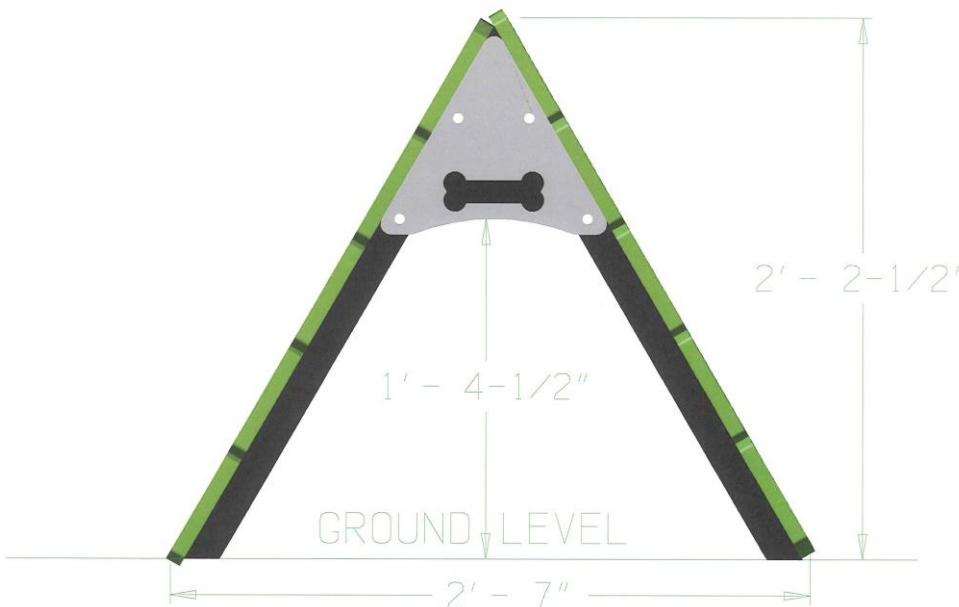

DOG-ON-IT PARKS

DOG-ON-IT-PARKS.COM

A dual-function and space saving play component that offers both a tunnel and a jump. Featuring durable (and eco-friendly!) solid poly planks with alternating paw and bone details, the Collie Crawl is exclusive to Dog-ON-It-Parks. The routed wavy planks allow light into the interior so even a dog new to agility tunnels will feel more comfortable. Standard colors are Green, Blue, Black or Red with custom colors available as well. Customize this with your park or community name free of charge!

Views:

CC5502 COLLIE CRAWL

Durable, bi-color solid poly planks with routed paws and bones

Heavy wall aluminum posts and vandal resistant hardware

**Standard Colors:
Green, Blue, Black or Red**

**Dimensions:
19.5”L x 19”W x 26.5”H**