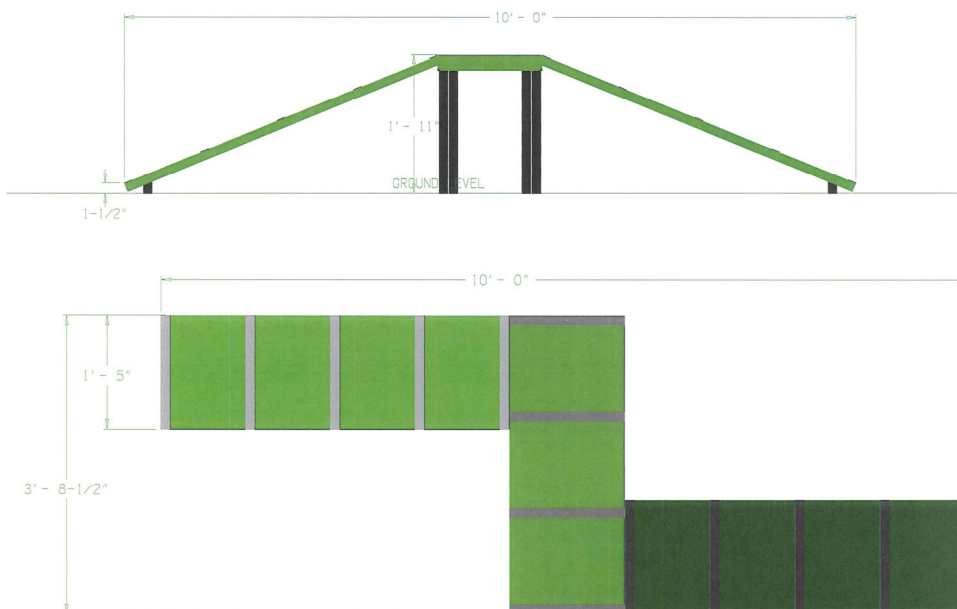

**DOG ON IT PARKS**

DOG-ON-IT-PARKS.COM

Designed for smaller parks, the Dachshund Double Ramp is similar to the Whippet Walk but with offset ramps for more fun and challenge. With a maximum height of two feet, this component is ideal for beginners to dog agility and is appropriate for dogs of all sizes and abilities. Standard colors are Green/Black, Blue/Pewter or Red/Yellow with custom color options are available as well. All walking surfaces are highly textured with our exclusive PawsGrip™ polyurea coating for traction.

### Top and Side Views:

# CC5403 DACHSHUND DOUBLE RAMP

**10-gauge, rust proof reinforced aluminum planks and aluminum posts with powder coat finish**

**Highly textured PawsGrip™ coating for maximum slip resistance**

**Standard Colors: Red, Blue or Green**

**Dimensions:  
120"L x 15.5"W x 25"H**

**DOG-ON-IT-PARKS**

2211 37th St  
Everett, WA 98201  
P: 877-348-3647

[www.dog-on-it-parks.com](http://www.dog-on-it-parks.com)

Refer to installation manual for more detailed specifications