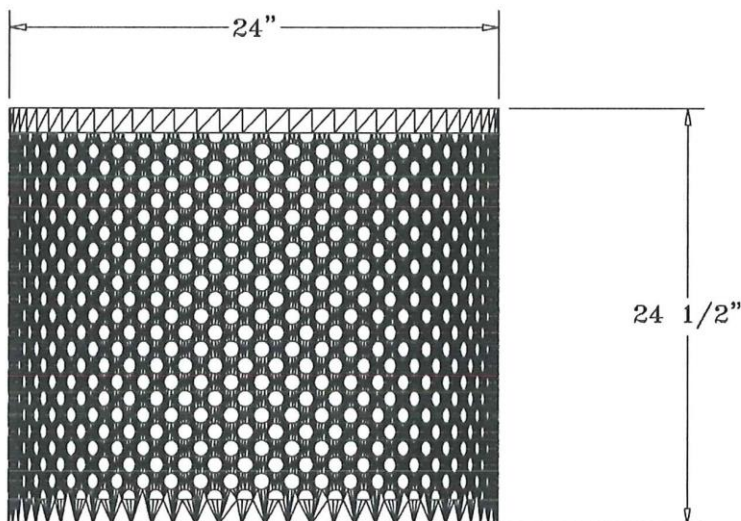

DOG-ON-IT PARKS

DOG-ON-IT-PARKS.COM

Our 22 Gallon Pet Waste Receptacle is manufactured with heavy gauge perforated steel that is coated with durable, textured polyethylene to help seal out rust and corrosion. The smaller size allows for easy unloading and maintenance, and the flat top helps to hide trash from rodents and other critters. Designed to complement our Deluxe and Basic Dog Paw Benches, the standard colors are red/blue or green/black.

Top and Side Views:

**7501
PET WASTE
RECEPTACLE**

**Heavy gauge,
perforated steel with
textured polyethylene
coating**

**Includes flat top and
liner**

**22 Gallon capacity for
easy unloading and
maintenance**