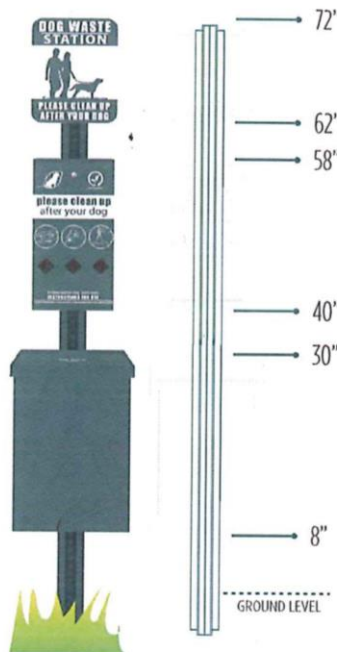

DOG-ON-IT PARKS

DOG-ON-IT-PARKS.COM

The Complete Dog Waste Station offers a dispenser, 11 gallon waste receptacle, a heavy duty, powdered coated steel post, 400 single pull style bags, 50 can liners, two keys and a sign. The dispenser and sign are screen printed for durability and the locks are keyed alike for easy maintenance and refills.

Top and Side Views:

**7408S
COMPLETE
DOG WASTE
STATION –
ONEPUL™**

**Commercial grade,
powder coated
aluminum dispenser,
sign and receptacle**

**Color Options:
Green or Black**

**Square or Round 11
gallon receptacle**

**Dimensions:
72”H x 11.25”W**

DOG-ON-IT-PARKS

4818 Evergreen Way
Ste 250
Everett, WA 98203
P: 877-348-3647

www.dog-on-it-parks.com

Refer to installation manual for
more detailed specifications

Copyright 2016