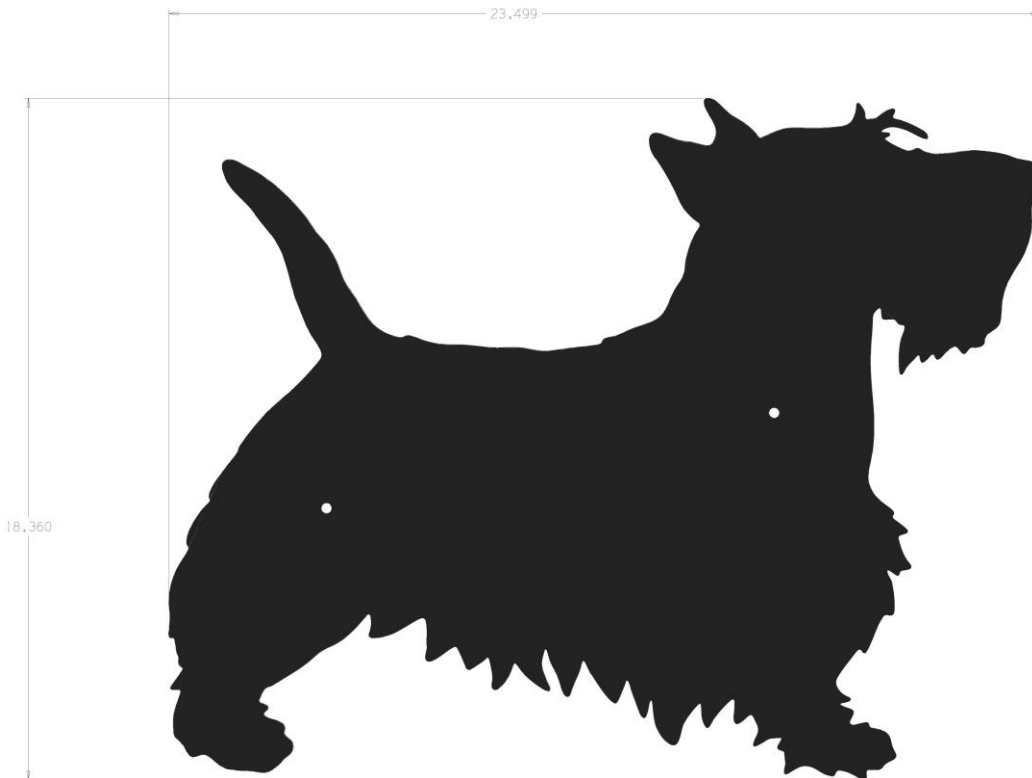

**DOG-ON-IT PARKS**

DOG-ON-IT-PARKS.COM

Our fun dog silhouettes are perfect for dog park fences, grooming areas, doggy daycares and anywhere dogs are welcome! With laser cut details and 14 different styles to choose from, the silhouettes average 1.5' – 2' in both width and height, and feature dogs in various states of play. These are easily installed to a fence or wall, and the standard finish is a black matte powdercoat, other colors (and breeds!) available upon request.

## **7297 SCOTTIE SILHOUETTE**

**10 gauge, rust-proof  
aluminum**

**Standard matte black  
powdercoat**

**Includes pre-drilled  
mounting holes and  
stainless steel  
hardware**

**Dimensions:  
23.4" x 18.3"**