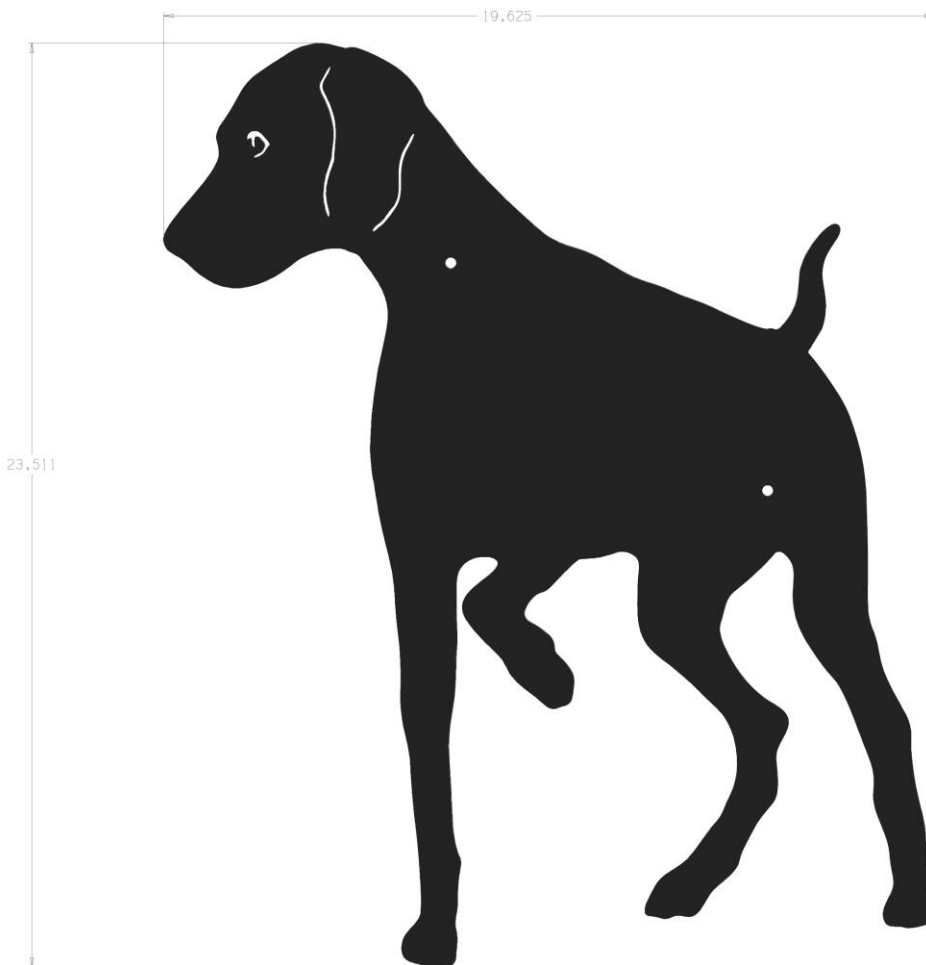

DOG ON IT PARKS

DOG-ON-IT-PARKS.COM

Our fun dog silhouettes are perfect for dog park fences, grooming areas, doggy daycares and anywhere dogs are welcome! With laser cut details and 14 different styles to choose from, the silhouettes average 1.5' – 2' in both width and height, and feature dogs in various states of play. These are easily installed to a fence or wall, and the standard finish is a black matte powdercoat, other colors (and breeds!) available upon request.

7292 POINTER SILHOUETTE

**10 gauge, rust-proof
aluminum**

**Standard matte black
powdercoat**

**Includes pre-drilled
mounting holes and
stainless steel
hardware**

**Dimensions:
19.6" x 23.5"**

DOG-ON-IT-PARKS