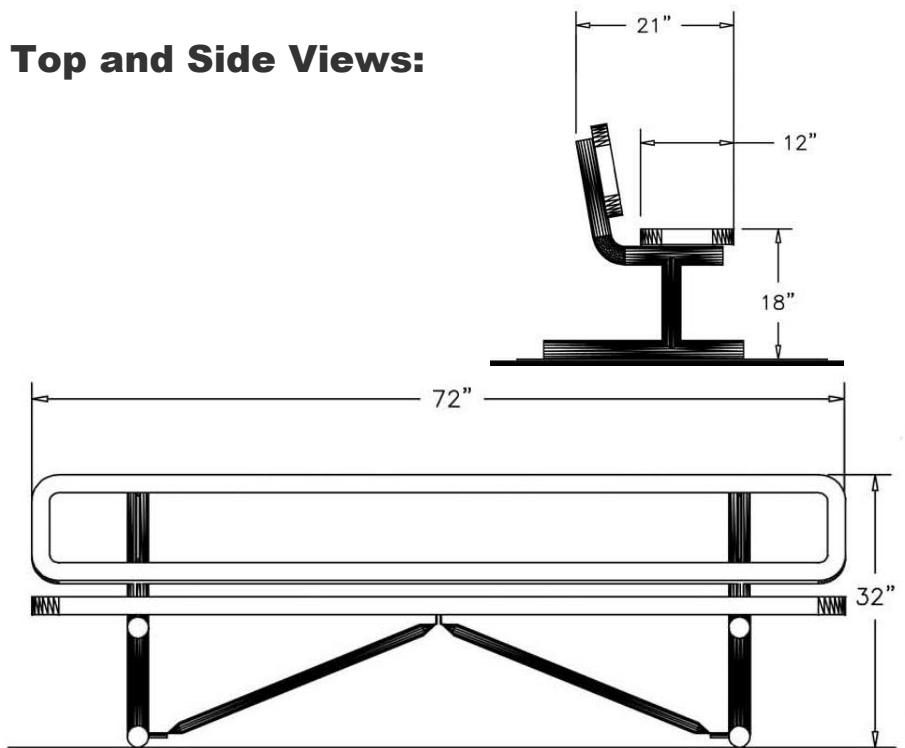

DOG-ON-IT PARKS

DOG-ON-IT-PARKS.COM

Our most popular bench! With laser cut paw details on the back rest and a durable textured polyethylene coating to help protect against rust and corrosion, the 6' Basic Dog Paw Bench also offers inground, surface mount, and portable frame options for easy installation. Ask us about customization options to add your park name or recognize a donor.

Top and Side Views:

7202 BASIC DOG PAW BENCH

Heavy gauge,
perforated steel with
textured polyethylene
coating and paw
details

Frame Options: Surface
mount, inground or
portable

Standard colors:
Red/Blue or
Green/Black

Dimensions:
72"L x 21"D x 18"H

DOG-ON-IT-PARKS

4818 Evergreen Way
Ste 250
Everett, WA 98203
P: 877-348-3647

www.dog-on-it-parks.com

Refer to installation manual for
more detailed specifications

Copyright 2016