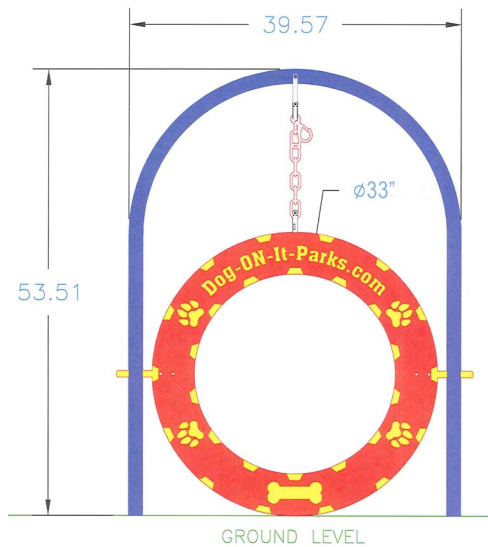

DOG-ON-IT PARKS

DOG-ON-IT-PARKS.COM

Our top selling jump! The Adjustable Tire Jump offers over 12" of height adjustment and the 23" interior diameter of the hoop can accommodate large dogs making this suitable for canines of all shapes and sizes. Made with durable (and eco-friendly!) solid poly and rust-proof aluminum, the Adjustable Tire Jump also includes free customization with your park or community name. Standard colors are Red, Black, Blue or Green with custom colors available for an additional charge.

Top and Side Views:

6520 ADJUSTABLE TIRE JUMP

**Standard Colors: Red,
Black, Blue or Green,
custom colors available**

**Customizable solid poly
plastic hoop with paw
and bone details**

**Over 12" of height
adjustment and extra
wide hoop**