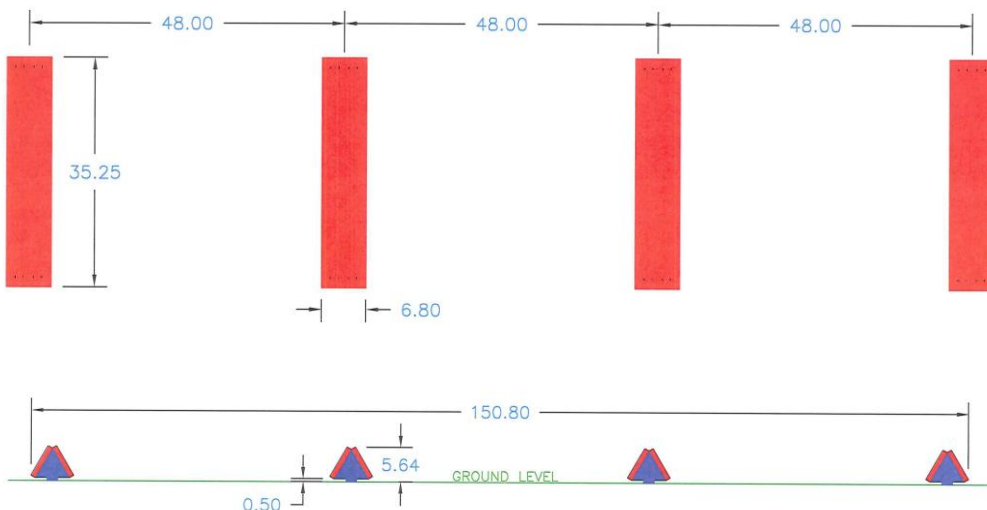

DOG-ON-IT PARKS

DOG-ON-IT-PARKS.COM

Hound Hurdles help to improve jumping and timing skills. This series of four low hurdles is suitable for dogs of all sizes and is easily modified for small dog areas of the park by narrowing the spacing between each jump. Alternating paw and bone details add an element of fun while also helping to provide depth perception. Standard colors are Red or Green, with custom colors available by request.

Top and Side Views:

6509 HOUND HURDLES

Set of four: Features
eco-friendly and
durable HDPE plastic

Rust resistant, powder
coated aluminum
support posts

Bi-color, routed solid
poly planks with paw
and bone details