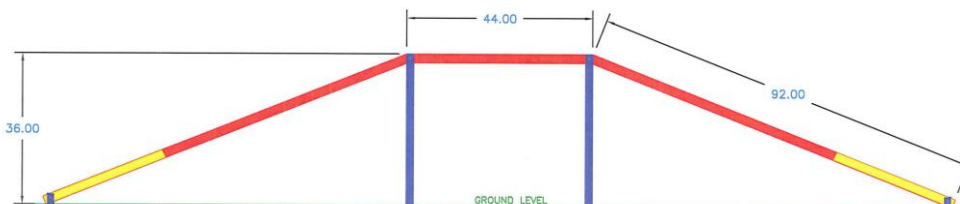

DOG-ON-IT PARKS

DOG-ON-IT-PARKS.COM

The Dog Walk Ramp requires your dog to walk up an elevated ramp, across the platform and down the other side. The ramp has a highly textured, entirely flat walking surface, is free of unnecessary step strips and is ideal for dogs of all sizes and abilities. Rust-proof aluminum materials, vandal resistant stainless steel hardware and UV stable top coat are suitable for all weather conditions. Standard colors are Red or Green, and custom colors available for an additional price.

Top and Side Views:

**6402
DOG WALK
RAMP**

Rust proof 10 gauge, one piece reinforced aluminum planks & schedule 40 aluminum posts

Highly textured PawsGrip™ coating for maximum slip resistance

**Standard Colors:
Red/Yellow or
Green/Gray**