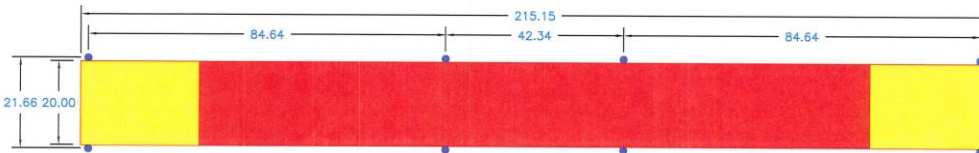

DOG-ON-IT PARKS

DOG-ON-IT-PARKS.COM

The Dog Walk Ramp requires your dog to walk up an elevated ramp, across the platform and down the other side. The ramp has a highly textured, entirely flat walking surface, is free of unnecessary step strips and is ideal for dogs of all sizes and abilities. Rust-proof aluminum materials, vandal resistant stainless steel hardware and UV stable top coat are suitable for all weather conditions. Standard colors are Red or Green, and custom colors available for an additional price.

Top and Side Views:

**6402
DOG WALK
RAMP**

Rust proof 10 gauge, one piece reinforced aluminum planks & schedule 40 aluminum posts

Highly textured PawsGrip™ coating for maximum slip resistance

**Standard Colors:
Red/Yellow or
Green/Gray**