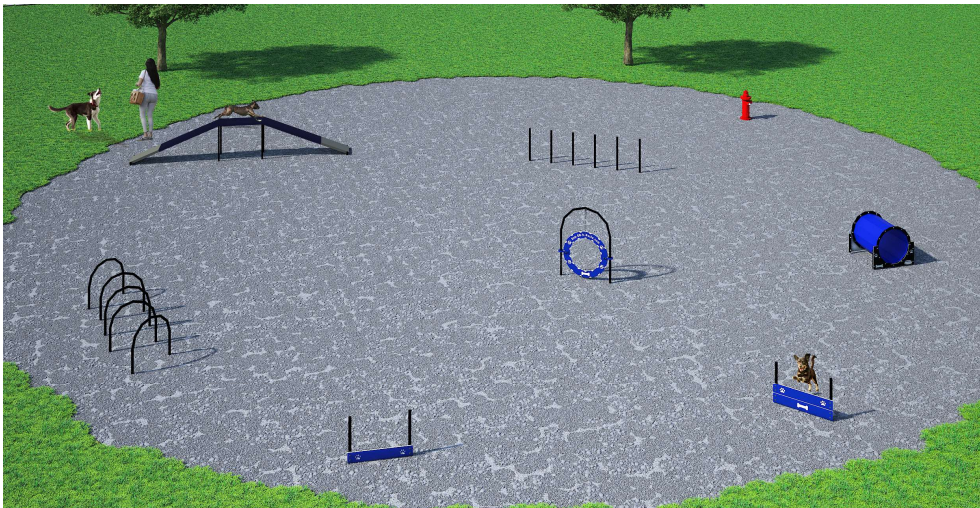

DOG-ON-IT PARKS

DOG-ON-IT-PARKS.COM

The Gold Package features seven agility components ideal for dogs of all sizes and abilities. It features one each: Adjustable Tire Jump, Bow Wow Barrel, Dog Walk Ramp, Hound Hoops, Wall Jump (Single & Double Plank) and Flexible Weave Poles. Pricing also includes a courtesy 5% package discount compared to a la carte selections and a free Fire Hydrant (\$425.00 value). Standard colors are Red, Black, Blue or Green, with custom colors available for an additional charge. Package includes free customization of Tire Jump and Wall Jumps. For more details, please see specifications for individual components.

1018 GOLD PACKAGE

Manufactured with
heavy gauge,
reinforced aluminum
and HDPE

Lifetime warranty
against rust

Standard Colors: Red,
Black, Blue or Green

Minimum
Recommended Area:
70' X 70'

Weight: 350 lbs

DOG-ON-IT-PARKS