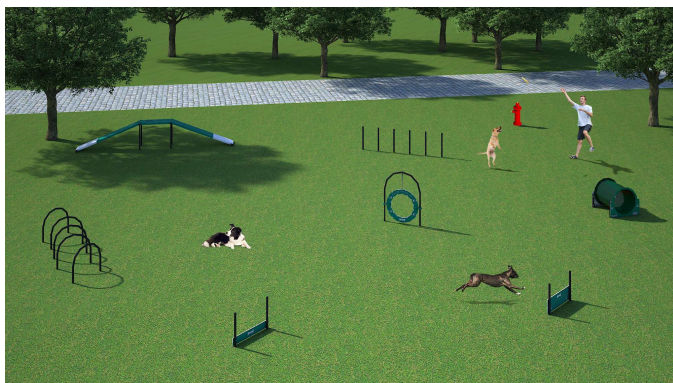

DOG-ON-IT PARKS

DOG-ON-IT-PARKS.COM

The Gold Package features seven agility components ideal for dogs of all sizes and abilities. It features one each: Adjustable Tire Jump, Bow Wow Barrel, Dog Walk Ramp, Hound Hoops, Wall Jump (Single & Double Plank) and Flexible Weave Poles. Pricing also includes a courtesy 5% package discount compared to a la carte selections and a free Fire Hydrant (\$425.00 value). Standard colors are Red, Black, Blue or Green, with custom colors available for an additional charge. Package includes free customization of Tire Jump and Wall Jumps. For more details, please see specifications for individual components.

1018 GOLD PACKAGE

Manufactured with
heavy gauge,
reinforced aluminum
and HDPE

Lifetime warranty
against rust

Standard Colors: Red,
Black, Blue or Green

Minimum
Recommended Area:
70' X 70'

Weight: 350 lbs

DOG-ON-IT-PARKS