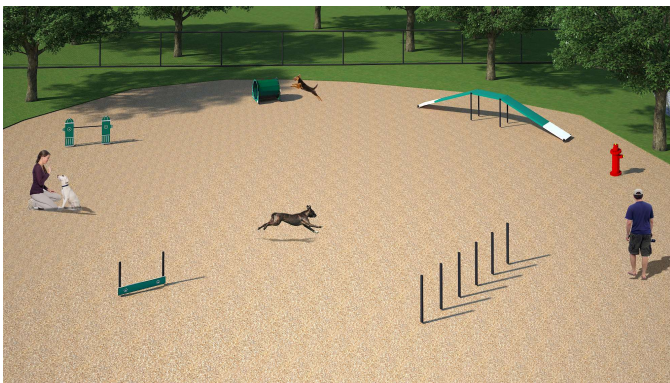

DOG-ON-IT PARKS

DOG-ON-IT-PARKS.COM

The Silver Package offers five agility components ideal for dogs of all sizes and abilities. It features one each: Adjustable Jump Bar, Bow Wow Barrel, Dog Walk Ramp, Wall Jump (Single Plank) and Flexible Weave Poles. Pricing includes a courtesy 5% package discount compared to a la carte selections along with a free Fire Hydrant (\$425.00 value). Standard colors are Red, Black, Blue and Green with custom colors available for an additional price. Package also includes free customization of the Wall Jump. For more details, please see specifications for individual components.

1017 SILVER PACKAGE

Manufactured with
heavy gauge,
reinforced aluminum
and HDPE

Lifetime warranty
against rust

Standard Colors: Red,
Black, Blue or Green

Minimum
Recommended Area:
50' X 50'
Weight: 310 lbs