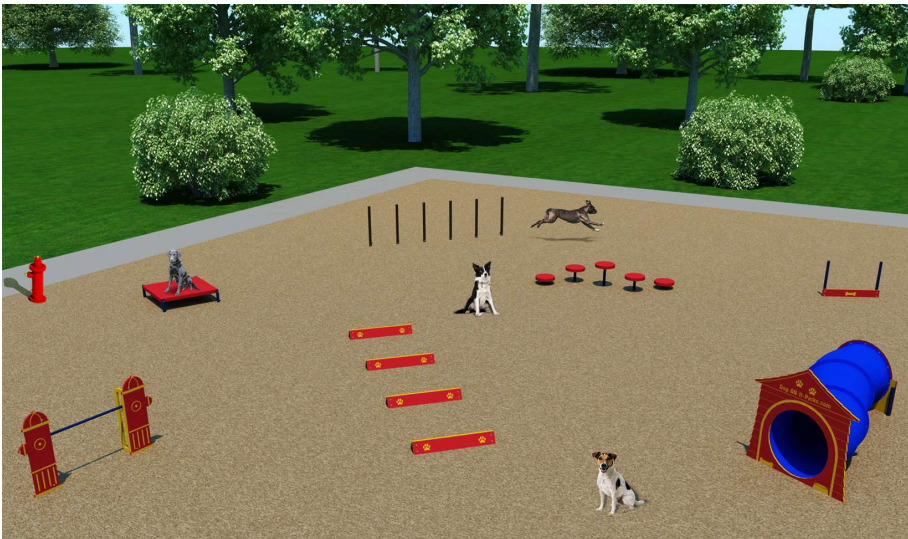

DOG-ON-IT PARKS

DOG-ON-IT-PARKS.COM

The Small Dog System offers size appropriate agility components for our little friends. It features 7 components: Adjustable Jump Bar, Agility Walk, Hound Hurdles, Wall Jump, Double Bow Wow Barrel with Dog House, Wait Table and Flexible Weave Poles. All activities can be installed to accommodate both smaller parks and shorter legs (hello Basset Hounds!). Pricing also includes a courtesy 5% package discount compared to a la carte selections and a free Fire Hydrant (\$425.00 value). Standard color options are Red, Black, Blue or Green and custom colors available for an additional charge. System also includes free customization of Dog House Panel and Wall Jump.

1007 SMALL DOG SYSTEM

Manufactured with
heavy gauge,
reinforced aluminum
and HDPE

Lifetime warranty
against rust

Standard Colors:
Red, Black, Blue or
Green

Minimum
Recommended Area:
70' x 70'

DOG-ON-IT-PARKS®