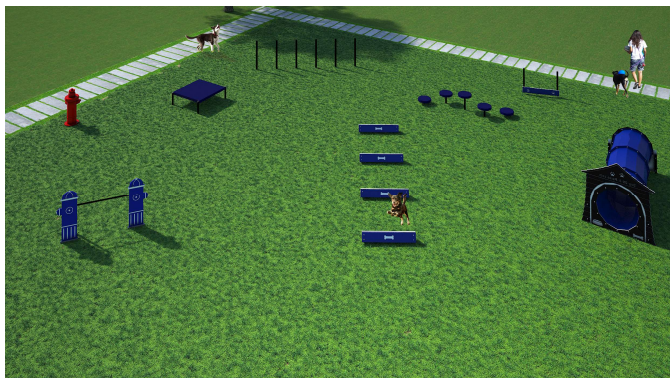

DOG-ON-IT PARKS

DOG-ON-IT-PARKS.COM

The Small Dog System offers size appropriate agility components for our little friends. It features 7 components: Adjustable Jump Bar, Agility Walk, Hound Hurdles, Wall Jump, Double Bow Wow Barrel with Dog House, Wait Table and Flexible Weave Poles. All activities can be installed to accommodate both smaller parks and shorter legs (hello Basset Hounds!). Pricing also includes a courtesy 5% package discount compared to a la carte selections and a free Fire Hydrant (\$425.00 value). Standard color options are Red, Black, Blue or Green and custom colors available for an additional charge. System also includes free customization of Dog House Panel and Wall Jump.

1007 SMALL DOG SYSTEM

Manufactured with
heavy gauge,
reinforced aluminum
and HDPE

Lifetime warranty
against rust

Standard Colors:
Red, Black, Blue or
Green

Minimum
Recommended Area:
70' x 70'

DOG-ON-IT-PARKS®